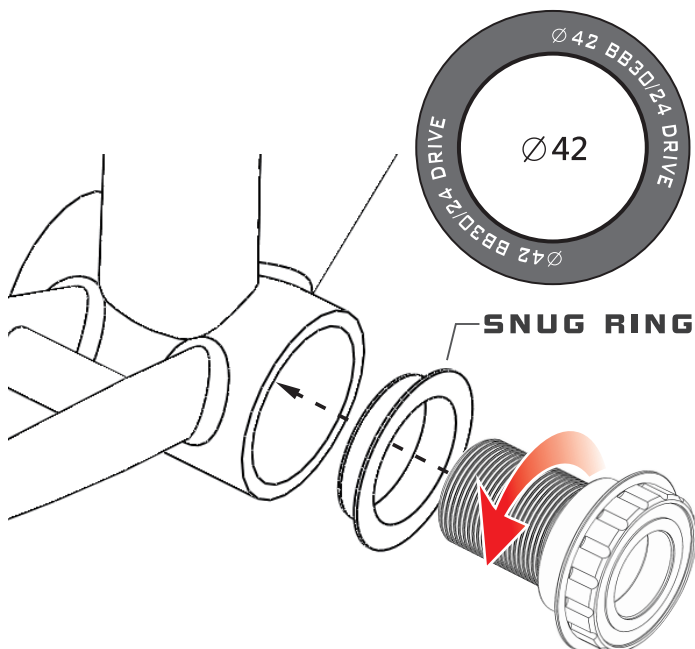

**BB30A**

**Bottom Bracket P/N : EMA-BB30A24-SH★**

★ : CB (Ceramic Bearing) / SB (Steel Bearing) Shimano Compatible

**Step 1 PRESS IN (NON-DRIVE SIDE)**

**Step 2 TWIST-LOCK (DRIVE SIDE)**

**INSTALLED-WIDTH**