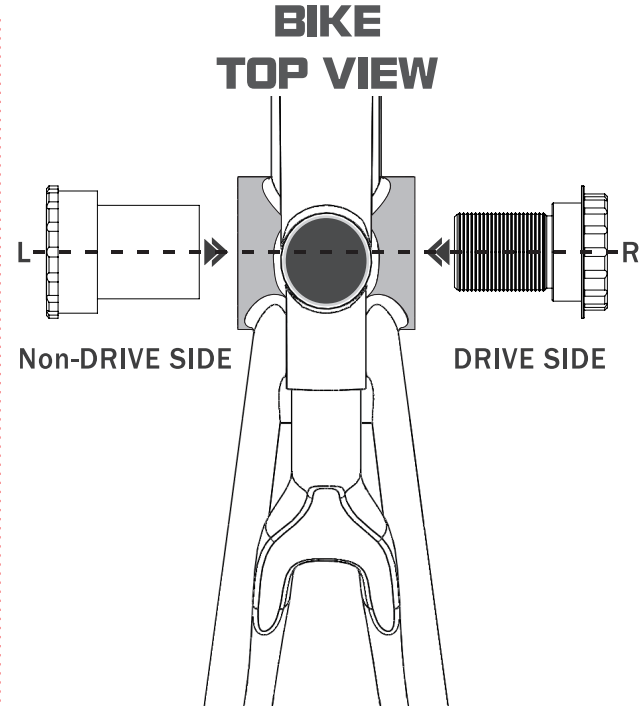

**BB30A**

**Bottom Bracket P/N : EMA-BB30A24-SH★**

★ : CB (Ceramic Bearing) / SB (Steel Bearing) Shimano Compatible

**Step 1 PRESS IN (NON-DRIVE SIDE)**

**Step 2 TWIST-LOCK (DRIVE SIDE)**

**INSTALLED-WIDTH**