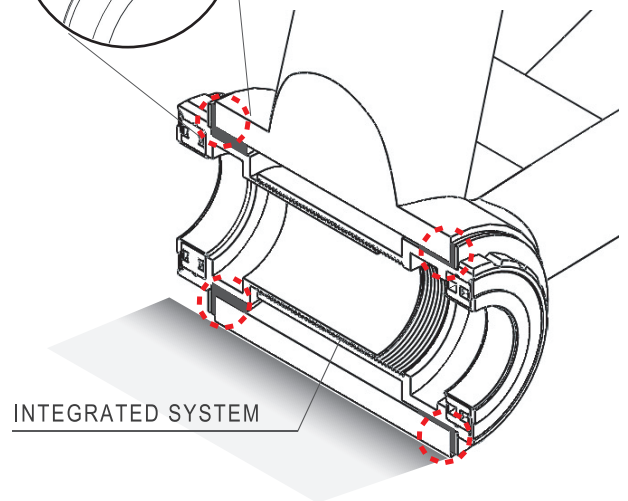

**BB30A**

**Bottom Bracket P/N : EMA-BB30A24-SH★**

★ : CB (Ceramic Bearing) / SB (Steel Bearing) Shimano Compatible

**Step 1 PRESS IN (NON-DRIVE SIDE)**

**Step 2 TWIST-LOCK (DRIVE SIDE)**

**INSTALLED-WIDTH**