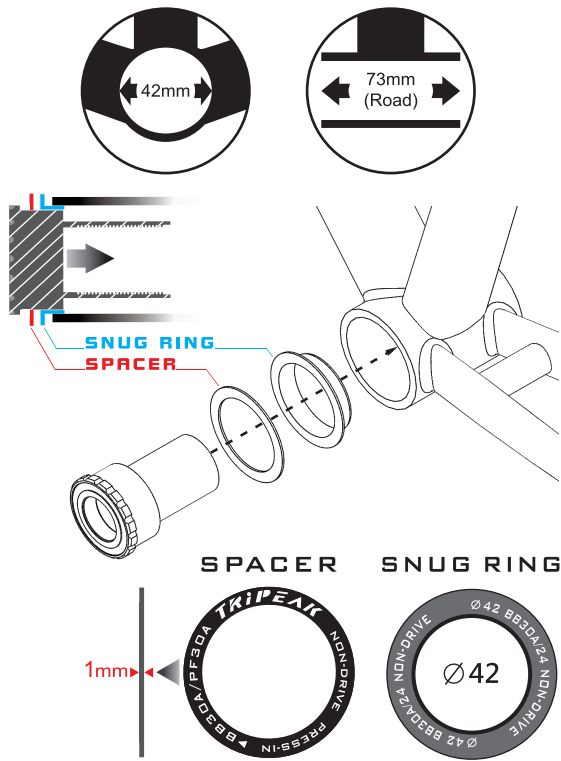

**BB30A**

**Bottom Bracket P/N : EMA-BB30A24-SH★**

★ : CB (Ceramic Bearing) / SB (Steel Bearing) Shimano Compatible

**Step 1 PRESS IN (NON-DRIVE SIDE)**

**Step 2 TWIST-LOCK (DRIVE SIDE)**

**INSTALLED-WIDTH**